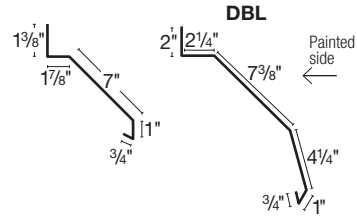

Overhead Door Jamb

Two sizes available
 9.25" dimensions: A = 2" B = 9 1/4"
 7.125" dimensions: A = 2" B = 7 1/8"

J

C-Loc Plus F&J

C-Loc Plus F&J No Leg

Corner

Mini-Corner

Residential Rake

Ridge Cap

Two sizes available
 13" dimensions: A = 4" B = 1 3/4"
 19" dimensions: A = 4 1/2" B = 4 9/16"

Inside Corner

Slider Door Jamb Cover

Drip Edge

Fascia

Single Angle

Round Track Cover