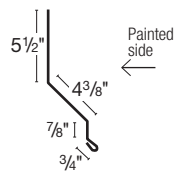

Universal Endwall