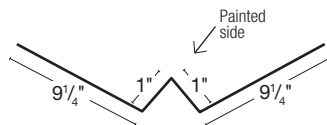

Overhead Door Jamb

Two sizes available
9.25" dimensions: A = 2" B = 9 1/4"
7.125" dimensions: A = 2" B = 7 1/8"

J

C-Loc Plus F&J

C-Loc Plus F&J No Leg

Corner

Mini-Corner

Residential Rake

Ridge Cap

Two sizes available
13" dimensions: A = 4" B = 1 3/4"
19" dimensions: A = 4 1/2" B = 4 9/16"

Inside Corner

Slider Door Jamb Cover

Drip Edge

Fascia

Single Angle

Round Track Cover

Universal Endwall

Universal Sidewall

Upper Gambrel

Pitch Break

Valley

Z-Bar

Rat Guard

Rockledge

Drip Cap

Snow Guard

CMT COMPONENTS

8319 Ashridge Arnheim Rd. Sardinia, Ohio 45171
937-446-3400 | www.CMTComponents.com

COLOR GUIDE