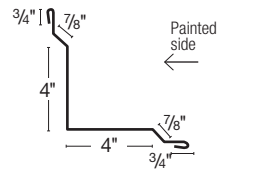

Overhead Door Jamb

Two sizes available
 9.25" dimensions: A = 2" B = 9 1/4"
 7.125" dimensions: A = 2" B = 7 1/8"

J

C-Loc Plus F&J

C-Loc Plus F&J No Leg

Corner

Mini-Corner

Residential Rake

Ridge Cap

Two sizes available
 13" dimensions: A = 4" B = 1 3/4"
 19" dimensions: A = 4 1/2" B = 4 9/16"

Inside Corner

Slider Door Jamb Cover

Drip Edge

Fascia

Single Angle

Round Track Cover