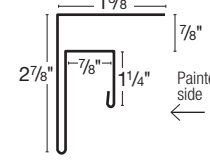

Overhead Door Jamb

Two sizes available
 9.25" dimensions: A = 2" B = 9 1/4"
 7.125" dimensions: A = 2" B = 7 1/8"

J

C-Loc Plus F&J

C-Loc Plus F&J No Leg

Corner

Mini-Corner

Residential Rake

Ridge Cap

Two sizes available
 13" dimensions: A = 4" B = 1 3/4"
 19" dimensions: A = 4 1/2" B = 4 9/16"

Inside Corner

Slider Door Jamb Cover

Drip Edge

Fascia

Single Angle

Round Track Cover