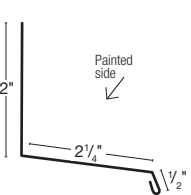

Overhead Door Jamb

Two sizes available
9.25" dimensions: A = 2" B = 9 1/4"
7.125" dimensions: A = 2" B = 7 1/8"

J

C-Loc Plus F&J

C-Loc Plus F&J No Leg

Corner

Mini-Corner

Residential Rake

Ridge Cap

Two sizes available
13" dimensions: A = 4" B = 1 3/4"
19" dimensions: A = 4 1/2" B = 4 9/16"

Inside Corner

Slider Door Jamb Cover

Drip Edge

Fascia

Single Angle

Round Track Cover

Universal Endwall

Universal Sidewall

Upper Gambrel

Pitch Break

Valley

Z-Bar

Rat Guard

Rockledge

Drip Cap

Snow Guard

CMT COMPONENTS

8319 Ashridge Arnheim Rd. Sardinia, Ohio 45171
937-446-3400 | www.CMTComponents.com

COLOR GUIDE