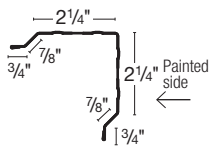

Overhead Door Jamb

Two sizes available
 9.25" dimensions: A = 2" B = 9 1/4"
 7.125" dimensions: A = 2" B = 7 1/8"

J

C-Loc Plus F&J

C-Loc Plus F&J No Leg

Corner

Mini-Corner

Residential Rake

Ridge Cap

Two sizes available
 13" dimensions: A = 4" B = 1 3/4"
 19" dimensions: A = 4 1/2" B = 4 9/16"

Inside Corner

Slider Door Jamb Cover

Drip Edge

Fascia

Single Angle

Round Track Cover