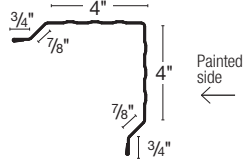

Overhead Door Jamb

Two sizes available
 9.25" dimensions: A = 2" B = 9 1/4"
 7.125" dimensions: A = 2" B = 7 1/8"

J

C-Loc Plus F&J

C-Loc Plus F&J No Leg

Corner

Mini-Corner

Residential Rake

Ridge Cap

Two sizes available
 13" dimensions: A = 4" B = 1 3/4"
 19" dimensions: A = 4 1/2" B = 4 9/16"

Inside Corner

Slider Door Jamb Cover

Drip Edge

Fascia

Single Angle

Round Track Cover