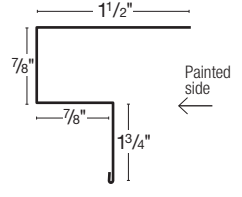

Overhead Door Jamb

Two sizes available
 9.25" dimensions: A = 2" B = 9 1/4"
 7.125" dimensions: A = 2" B = 7 1/8"

J

C-Loc Plus F&J

C-Loc Plus F&J No Leg

Corner

Mini-Corner

Residential Rake

Ridge Cap

Two sizes available
 13" dimensions: A = 4" B = 1 3/4"
 19" dimensions: A = 4 1/2" B = 4 9/16"

Inside Corner

Slider Door Jamb Cover

Drip Edge

Fascia

Single Angle

Round Track Cover