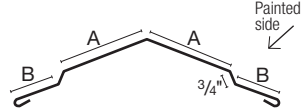

Overhead Door Jamb

Two sizes available
 9.25" dimensions: A = 2" B = 9 1/4"
 7.125" dimensions: A = 2" B = 7 1/8"

J

C-Loc Plus F&J

C-Loc Plus F&J No Leg

Corner

Mini-Corner

Residential Rake

Ridge Cap

Two sizes available
 13" dimensions: A = 4" B = 1 3/4"
 19" dimensions: A = 4 1/2" B = 4 9/16"

Inside Corner

Slider Door Jamb Cover

Drip Edge

Fascia

Single Angle

Round Track Cover