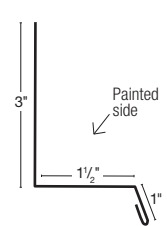

Overhead Door Jamb

Two sizes available
9.25" dimensions: A = 2" B = 9 1/4"
7.125" dimensions: A = 2" B = 7 1/8"

J

C-Loc Plus F&J

C-Loc Plus F&J No Leg

Corner

Mini-Corner

Residential Rake

Ridge Cap

Two sizes available
13" dimensions: A = 4" B = 1 3/4"
19" dimensions: A = 4 1/2" B = 4 9/16"

Inside Corner

Slider Door Jamb Cover

Drip Edge

Fascia

Single Angle

Round Track Cover

Universal Endwall

Universal Sidewall

Upper Gambrel

Pitch Break

Valley

Z-Bar

Rat Guard

Rockledge

Drip Cap

Snow Guard

CMT COMPONENTS

8319 Ashridge Arnheim Rd. Sardinia, Ohio 45171
937-446-3400 | www.CMTComponents.com

COLOR GUIDE