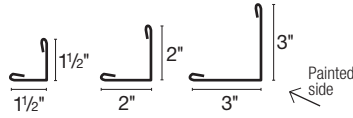

Overhead Door Jamb

Two sizes available
 9.25" dimensions: A = 2" B = 9 1/4"
 7.125" dimensions: A = 2" B = 7 1/8"

J

C-Loc Plus F&J

C-Loc Plus F&J No Leg

Corner

Mini-Corner

Residential Rake

Ridge Cap

Two sizes available
 13" dimensions: A = 4" B = 1 3/4"
 19" dimensions: A = 4 1/2" B = 4 9/16"

Inside Corner

Slider Door Jamb Cover

Drip Edge

Fascia

Single Angle

Round Track Cover