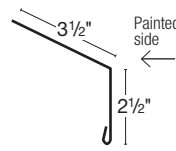

Overhead Door Jamb

Two sizes available
 9.25" dimensions: A = 2" B = 9 1/4"
 7.125" dimensions: A = 2" B = 7 1/8"

J

C-Loc Plus F&J

C-Loc Plus F&J No Leg

Corner

Mini-Corner

Residential Rake

Ridge Cap

Two sizes available
 13" dimensions: A = 4" B = 1 3/4"
 19" dimensions: A = 4 1/2" B = 4 9/16"

Inside Corner

Slider Door Jamb Cover

Drip Edge

Fascia

Single Angle

Round Track Cover