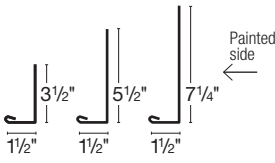

Overhead Door Jamb

Two sizes available
 9.25" dimensions: A = 2" B = 9 1/4"
 7.125" dimensions: A = 2" B = 7 1/8"

J

C-Loc Plus F&J

C-Loc Plus F&J No Leg

Corner

Mini-Corner

Residential Rake

Ridge Cap

Two sizes available
 13" dimensions: A = 4" B = 1 3/4"
 19" dimensions: A = 4 1/2" B = 4 9/16"

Inside Corner

Slider Door Jamb Cover

Drip Edge

Fascia

Single Angle

Round Track Cover