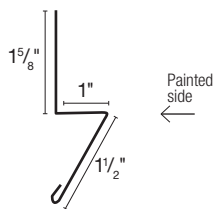

Overhead Door Jamb

Two sizes available
 9.25" dimensions: A = 2" B = 9 1/4"
 7.125" dimensions: A = 2" B = 7 1/8"

J

C-Loc Plus F&J

C-Loc Plus F&J No Leg

Corner

Mini-Corner

Residential Rake

Ridge Cap

Two sizes available
 13" dimensions: A = 4" B = 1 3/4"
 19" dimensions: A = 4 1/2" B = 4 9/16"

Inside Corner

Slider Door Jamb Cover

Drip Edge

Fascia

Single Angle

Round Track Cover

Universal Endwall

Universal Sidewall

Upper Gambrel

Pitch Break

Valley

Z-Bar

Rat Guard

Rockledge