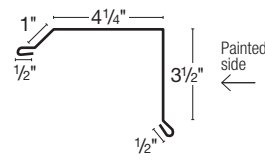

Overhead Door Jamb

Two sizes available
 9.25" dimensions: A = 2" B = 9 1/4"
 7.125" dimensions: A = 2" B = 7 1/8"

J

C-Loc Plus F&J

C-Loc Plus F&J No Leg

Corner

Mini-Corner

Residential Rake

Ridge Cap

Two sizes available
 13" dimensions: A = 4" B = 1 3/4"
 19" dimensions: A = 4 1/2" B = 4 9/16"

Inside Corner

Slider Door Jamb Cover

Drip Edge

Fascia

Single Angle

Round Track Cover