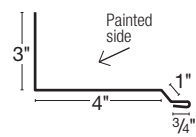

Universal Sidewall