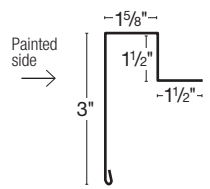

Overhead Door Jamb

Two sizes available
 9.25" dimensions: A = 2" B = 9 1/4"
 7.125" dimensions: A = 2" B = 7 1/8"

J

C-Loc Plus F&J

C-Loc Plus F&J No Leg

Corner

Mini-Corner

Residential Rake

Ridge Cap

Two sizes available
 13" dimensions: A = 4" B = 1 3/4"
 19" dimensions: A = 4 1/2" B = 4 9/16"

Inside Corner

Slider Door Jamb Cover

Drip Edge

Fascia

Single Angle

Round Track Cover