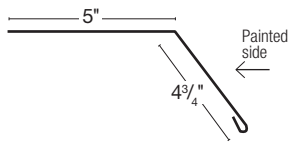

Upper Gambrel