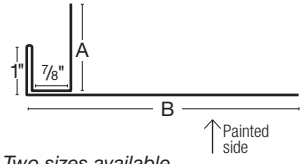

Overhead Door Jamb

Two sizes available
 9.25" dimensions: A = 2" B = 9 1/4"
 7.125" dimensions: A = 2" B = 7 1/8"

J

C-Loc Plus F&J

C-Loc Plus F&J No Leg

Corner

Mini-Corner

Residential Rake

Ridge Cap

Two sizes available
 13" dimensions: A = 4" B = 1 3/4"
 19" dimensions: A = 4 1/2" B = 4 9/16"

Inside Corner

Slider Door Jamb Cover

Drip Edge

Fascia

Single Angle

Round Track Cover