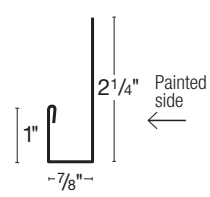

Overhead Door Jamb

Two sizes available
 9.25" dimensions: A = 2" B = 9 1/4"
 7.125" dimensions: A = 2" B = 7 1/8"

J

C-Loc Plus F&J

C-Loc Plus F&J No Leg

Corner

Mini-Corner

Residential Rake

Ridge Cap

Two sizes available
 13" dimensions: A = 4" B = 1 3/4"
 19" dimensions: A = 4 1/2" B = 4 9/16"

Inside Corner

Slider Door Jamb Cover

Drip Edge

Fascia

Single Angle

Round Track Cover