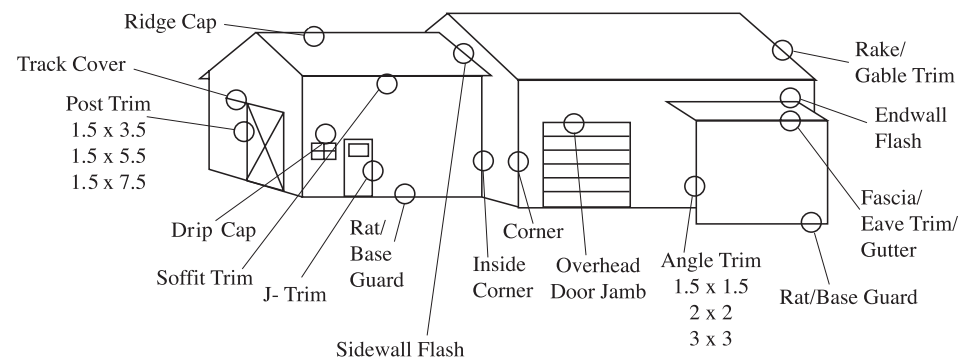

Overhead Door Jamb

Two sizes available
9.25" dimensions: A = 2" B = 9 1/4"
7.125" dimensions: A = 2" B = 7 1/8"

J

C-Loc Plus F&J

C-Loc Plus F&J No Leg

Corner

Mini-Corner

Residential Rake

Ridge Cap

Two sizes available
13" dimensions: A = 4" B = 1 3/4"
19" dimensions: A = 4 1/2" B = 4 9/16"

Inside Corner

Slider Door Jamb Cover

Drip Edge

Fascia

Single Angle

Round Track Cover

Universal Endwall

Universal Sidewall

Upper Gambrel

Pitch Break

Valley

Z-Bar

Rat Guard

Rockledge

Drip Cap

Snow Guard