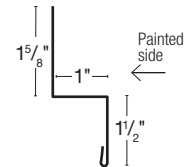

Overhead Door Jamb

Two sizes available
9.25" dimensions: A = 2" B = 9 1/4"
7.125" dimensions: A = 2" B = 7 1/8"

J

C-Loc Plus F&J

C-Loc Plus F&J No Leg

Corner

Mini-Corner

Residential Rake

Ridge Cap

Two sizes available
13" dimensions: A = 4" B = 1 3/4"
19" dimensions: A = 4 1/2" B = 4 9/16"

Inside Corner

Slider Door Jamb Cover

Drip Edge

Fascia

Single Angle

Round Track Cover

Universal Endwall

Universal Sidewall

Upper Gambrel

Pitch Break

Valley

Z-Bar

Rat Guard

Rockledge

Drip Cap

Snow Guard

CMT COMPONENTS

8319 Ashridge Arnheim Rd. Sardinia, Ohio 45171
937-446-3400 | www.CMTComponents.com

COLOR GUIDE