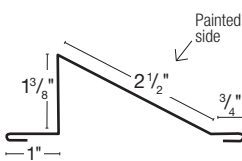

Overhead Door Jamb

Two sizes available
9.25" dimensions: A = 2" B = 9 1/4"
7.125" dimensions: A = 2" B = 7 1/8"

J

C-Loc Plus F&J

C-Loc Plus F&J No Leg

Corner

Mini-Corner

Residential Rake

Ridge Cap

Two sizes available
13" dimensions: A = 4" B = 1 3/4"
19" dimensions: A = 4 1/2" B = 4 9/16"

Inside Corner

Slider Door Jamb Cover

Drip Edge

Fascia

Single Angle

Round Track Cover

Universal Endwall

Universal Sidewall

Upper Gambrel

Pitch Break

Valley

Z-Bar

Rat Guard

Rockledge

Drip Cap

Snow Guard

CMT COMPONENTS

8319 Ashridge Arnheim Rd. Sardinia, Ohio 45171
937-446-3400 | www.CMTComponents.com

COLOR GUIDE